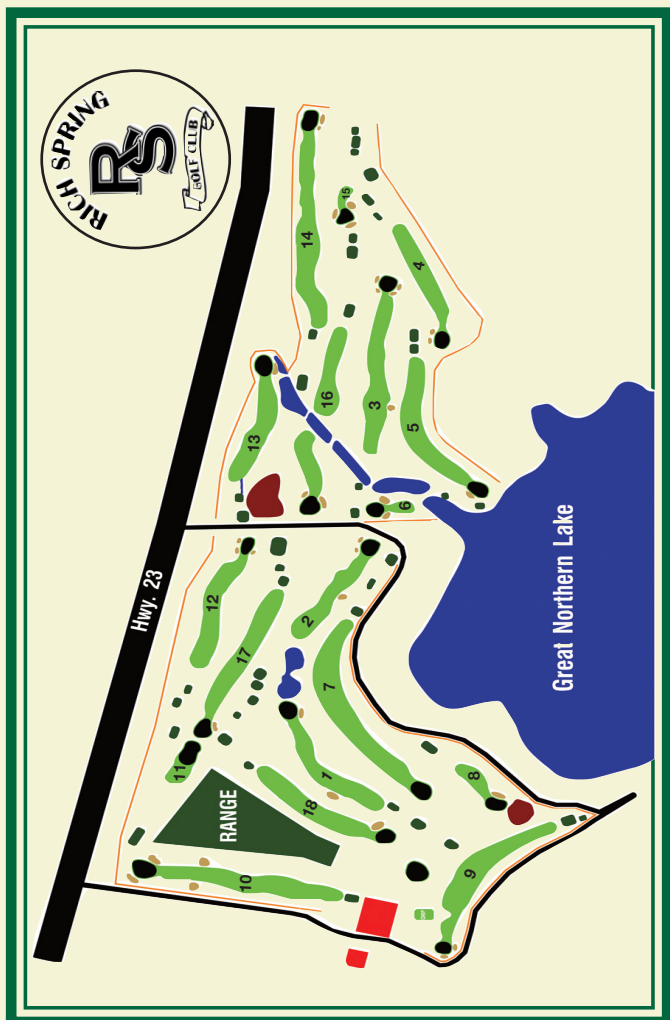

The U.S.G.A. Rules of Golf shall govern all play except as modified by Local Rules.

LOCAL RULES

- Out of bounds is defined by white stakes.
- Fairway Circle is a public road along and through the course and is out of bounds; hit balls coming to rest on the road or over it are out of bounds.
- Please respect the privacy of all homeowners on the golf course by staying off of their property.
- Please use the drop area on #6 for balls lost in the water.

ENJOY YOUR ROUND!

- Replace Divots
- Rake Traps
- Repair Ball Marks

KEEP >>>>PACE
Allow faster players to play through

<-WITH THE GROUP AHEAD->

Welcome to

**17467 FAIRWAY CIRCLE
COLD SPRING, MINNESOTA 56320
320-685-8810
www.richspringgolf.com**