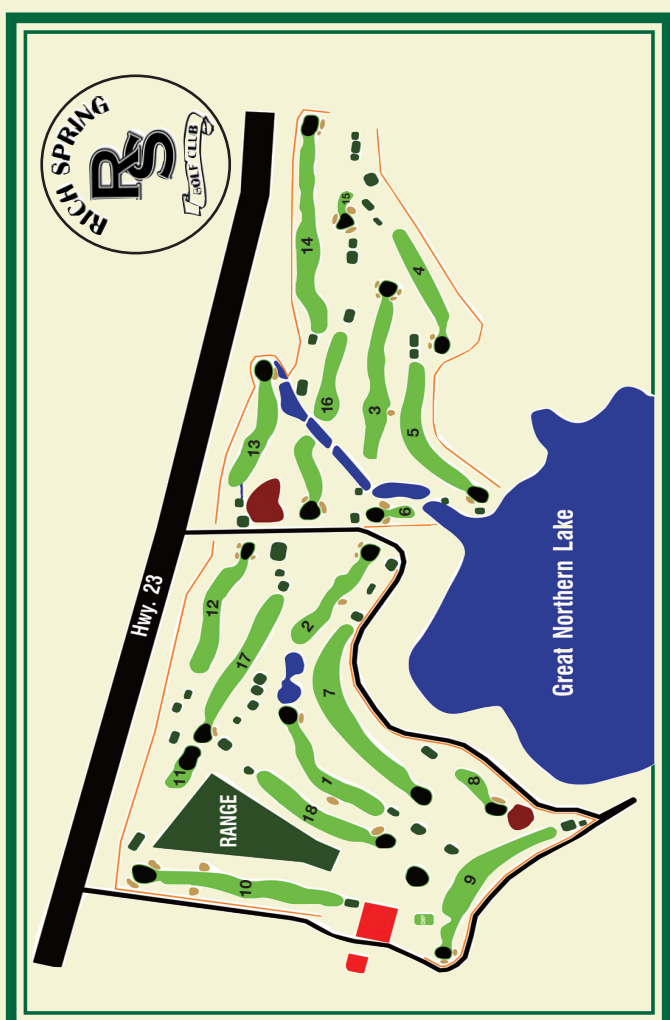

The U.S.G.A. Rules of Golf shall govern all play except as modified by Local Rules.

LOCAL RULES

- Out of bounds is defined by white stakes.
- Fairway Circle is a public road along and through the course and is out of bounds; hit balls coming to rest on the road or over it are out of bounds.
- Please respect the privacy of all homeowners on the golf course by staying off of their property.
- Please use the drop area on #6 for balls lost in the water.

ENJOY YOUR ROUND!

- Replace Divots
- Rake Traps
- Repair Ball Marks

KEEP >>>>PACE
Allow faster players to play through

<-WITH THE GROUP AHEAD->

Welcome to

**17467 FAIRWAY CIRCLE
COLD SPRING, MINNESOTA 56320
320-685-8810
www.richspringgolf.com**